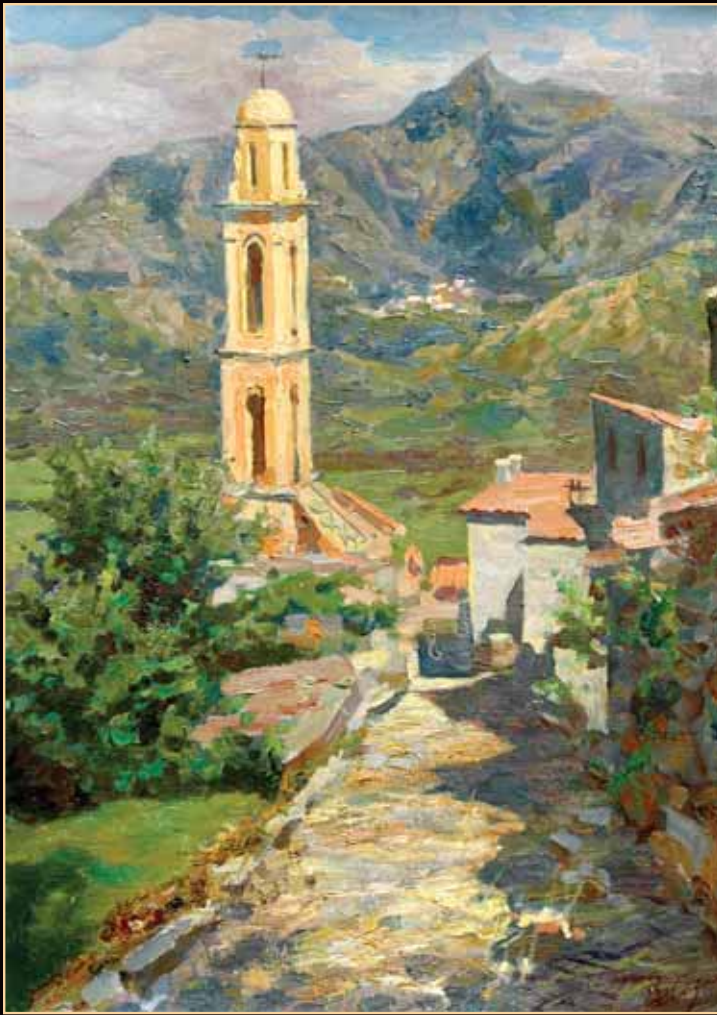

V. Mullin "High Places" 27"x19"